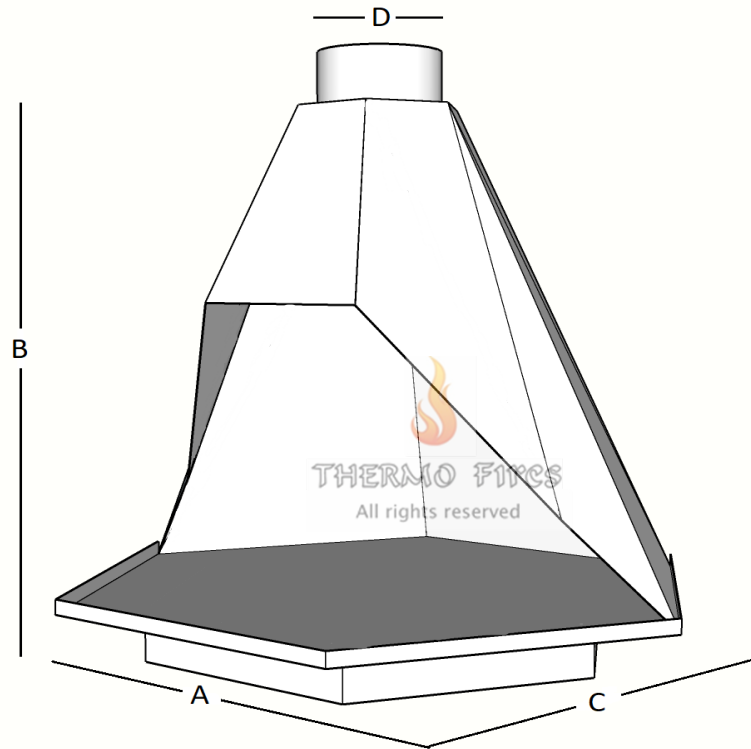

# Specifications for Thermo Full Hex Fireplace

Product	A = WIDTH	B = HEIGHT	C = DEPTH	D = FLUE
800	800	835	700	180 Ø